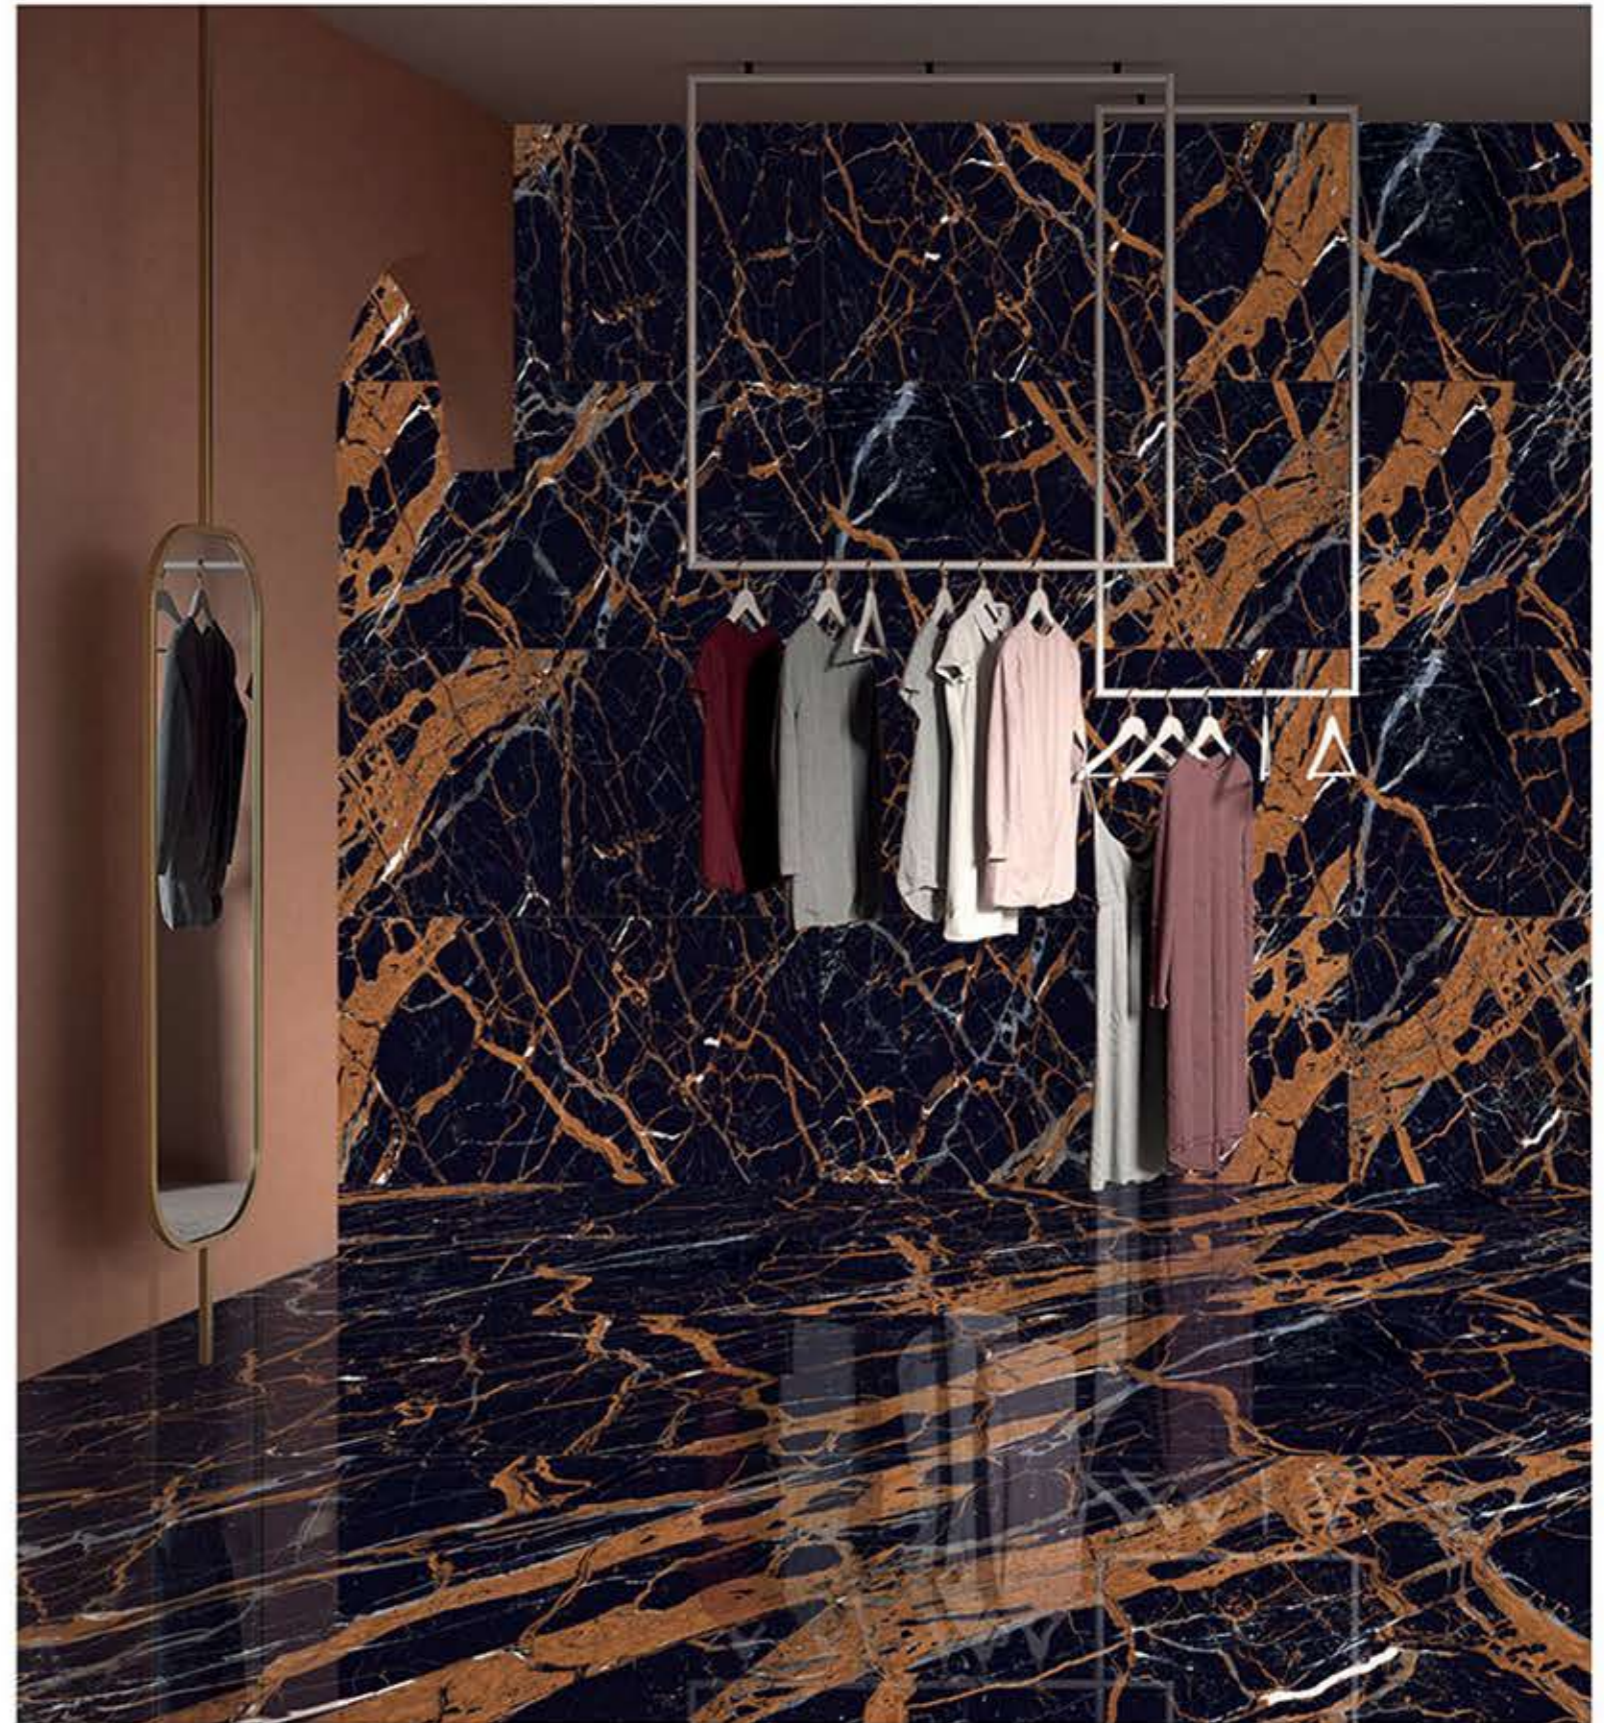

Thermal shock
resistant

Frost
resistant

Anti-slip

Easy to
install

LAVANTE AZUL

Finish
Highgloss

Size
800X1600

Thickness
9mm