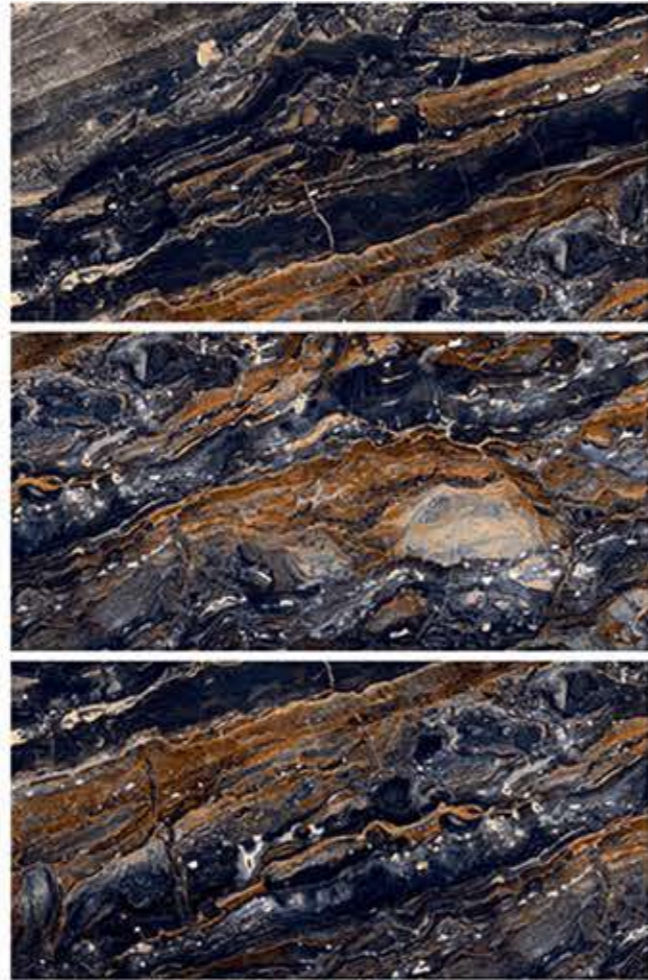

Anti-slip

Easy to install

FLURRY BLUE

Finish
Highgloss

Size
800X1600

Thickness
9mm

Resistant to
staining

Acid
Resistant

Thermal shock
resistant

Frost
resistant

Anti-slip

Easy to
install

LAVANTE AZUL

Finish
Highgloss

Size
800X1600

Thickness
9mm