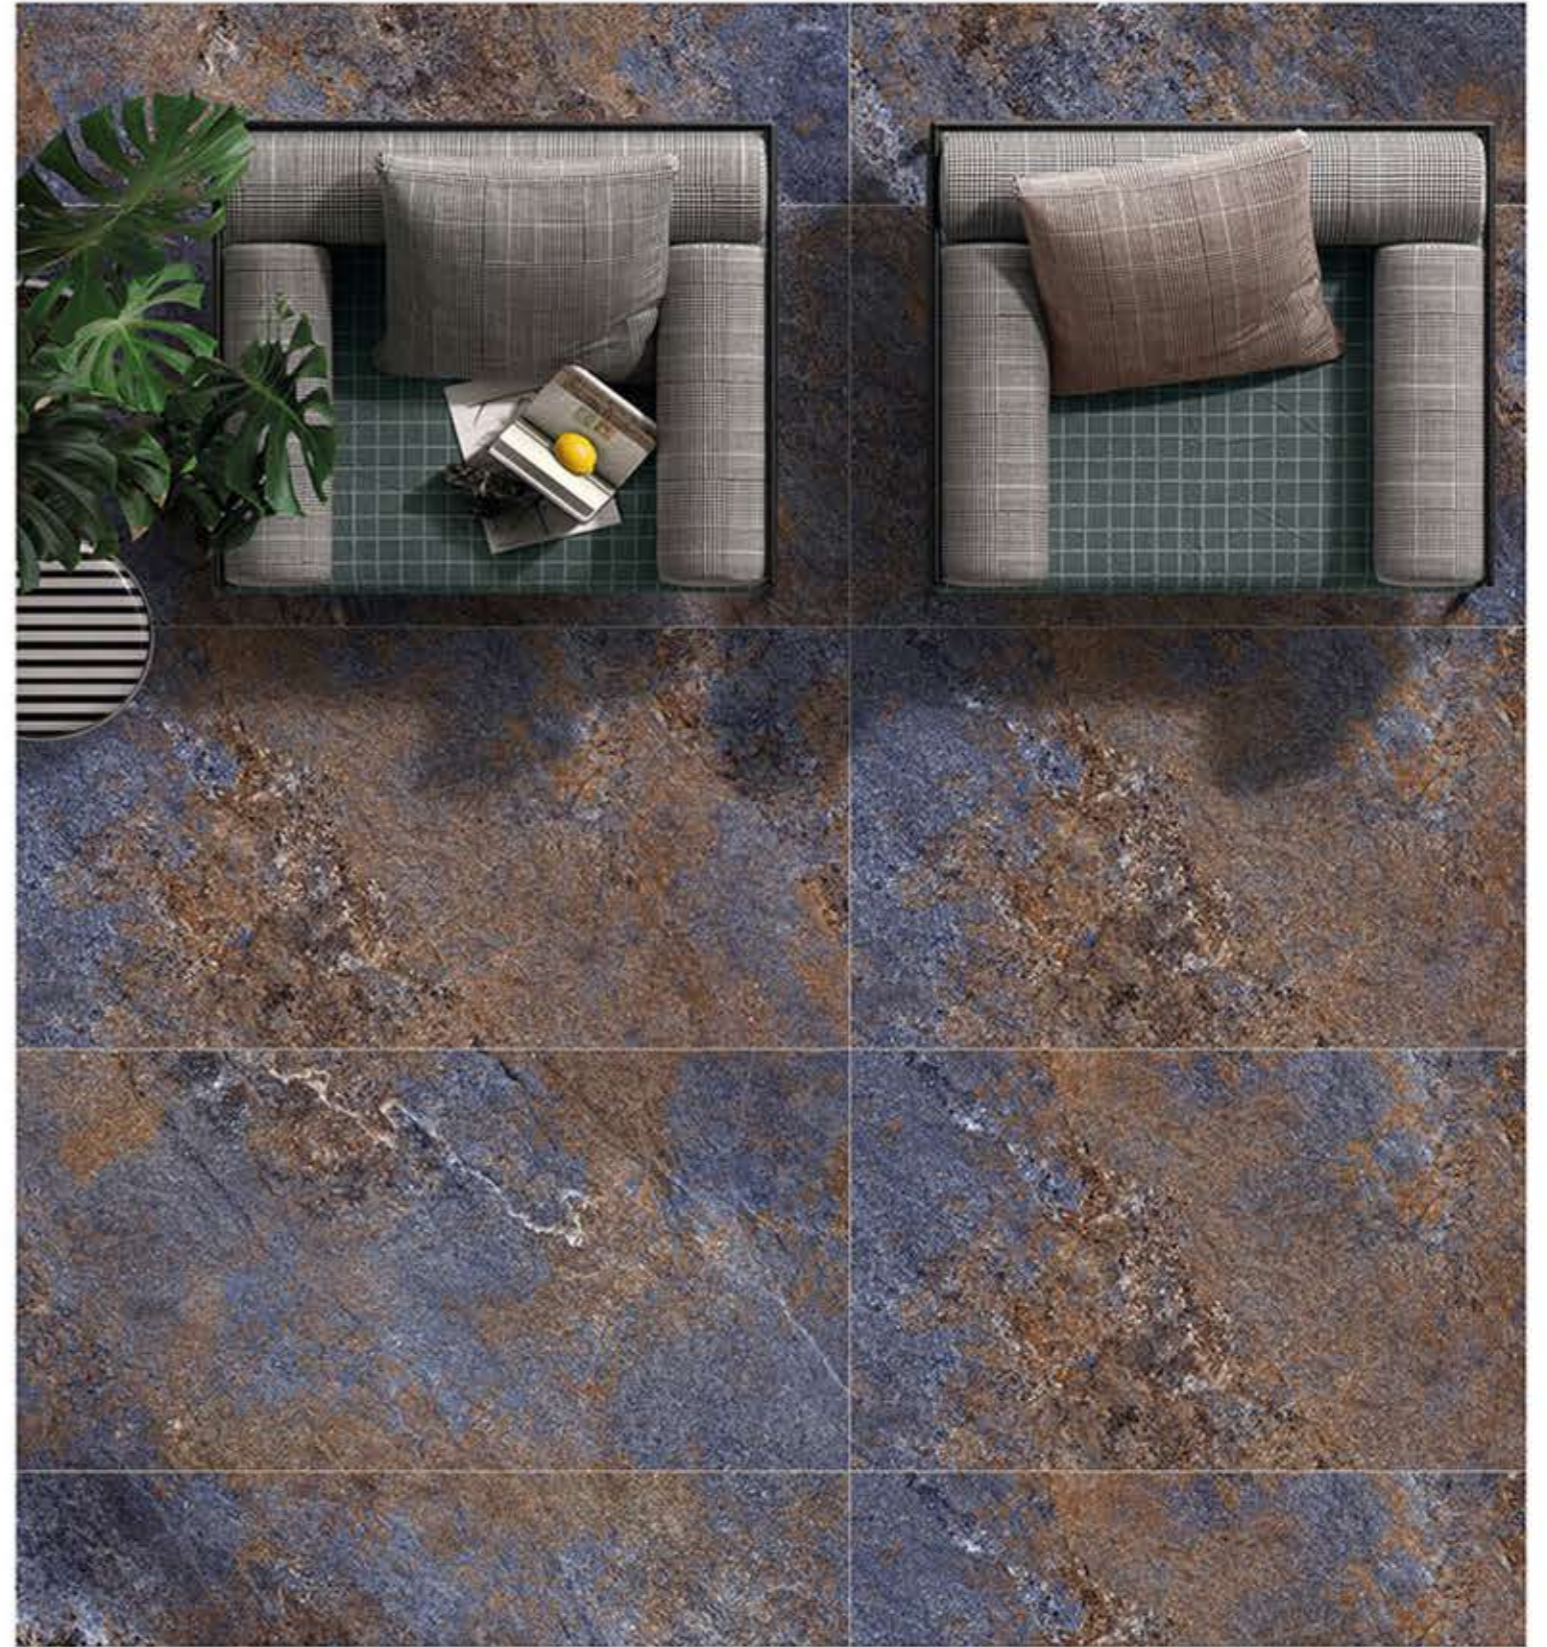

Anti-slip

Easy to install

SWAN AZUL

Finish
Highgloss

Size
800X1600

Thickness
9mm

SWAN BROWN

Finish
Highgloss