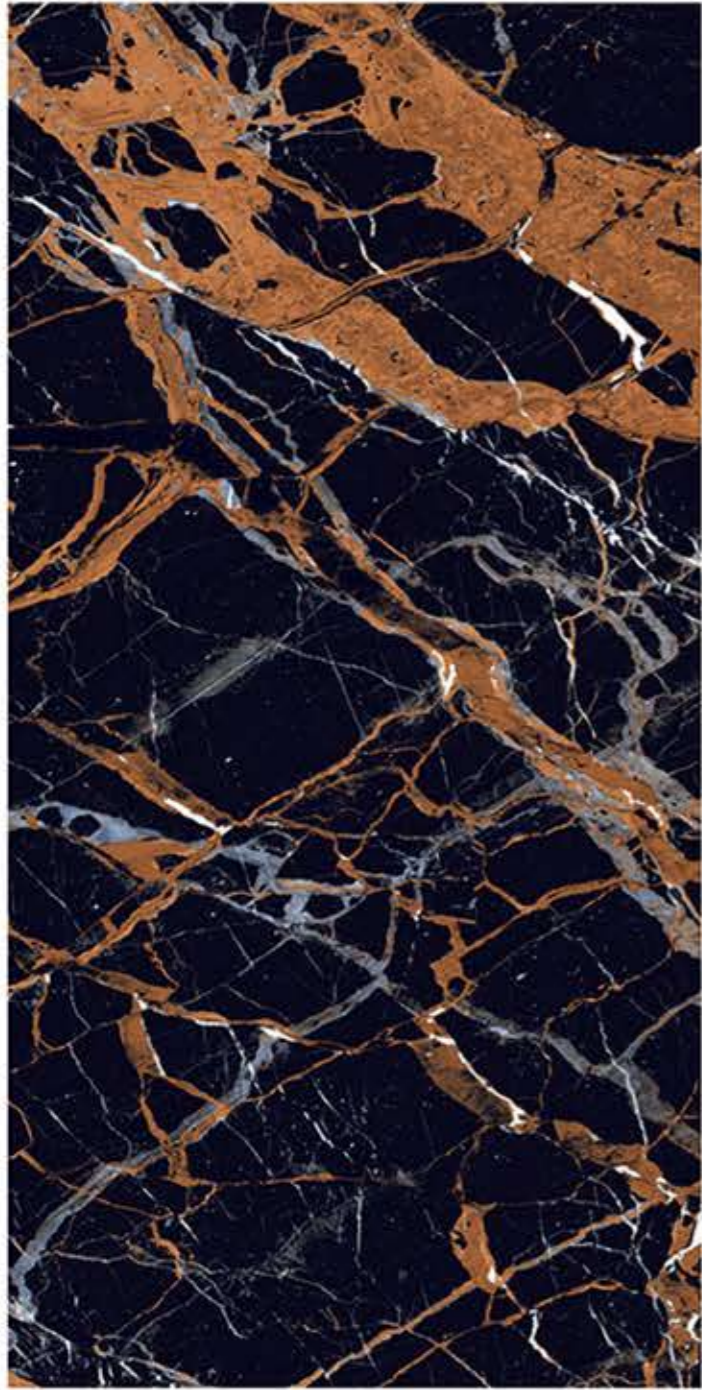

Anti-slip

Easy to install

FLURRY BLUE

Finish
Highgloss

Size
800X1600

Thickness
9mm

Resistant to
staining

Acid
Resistant