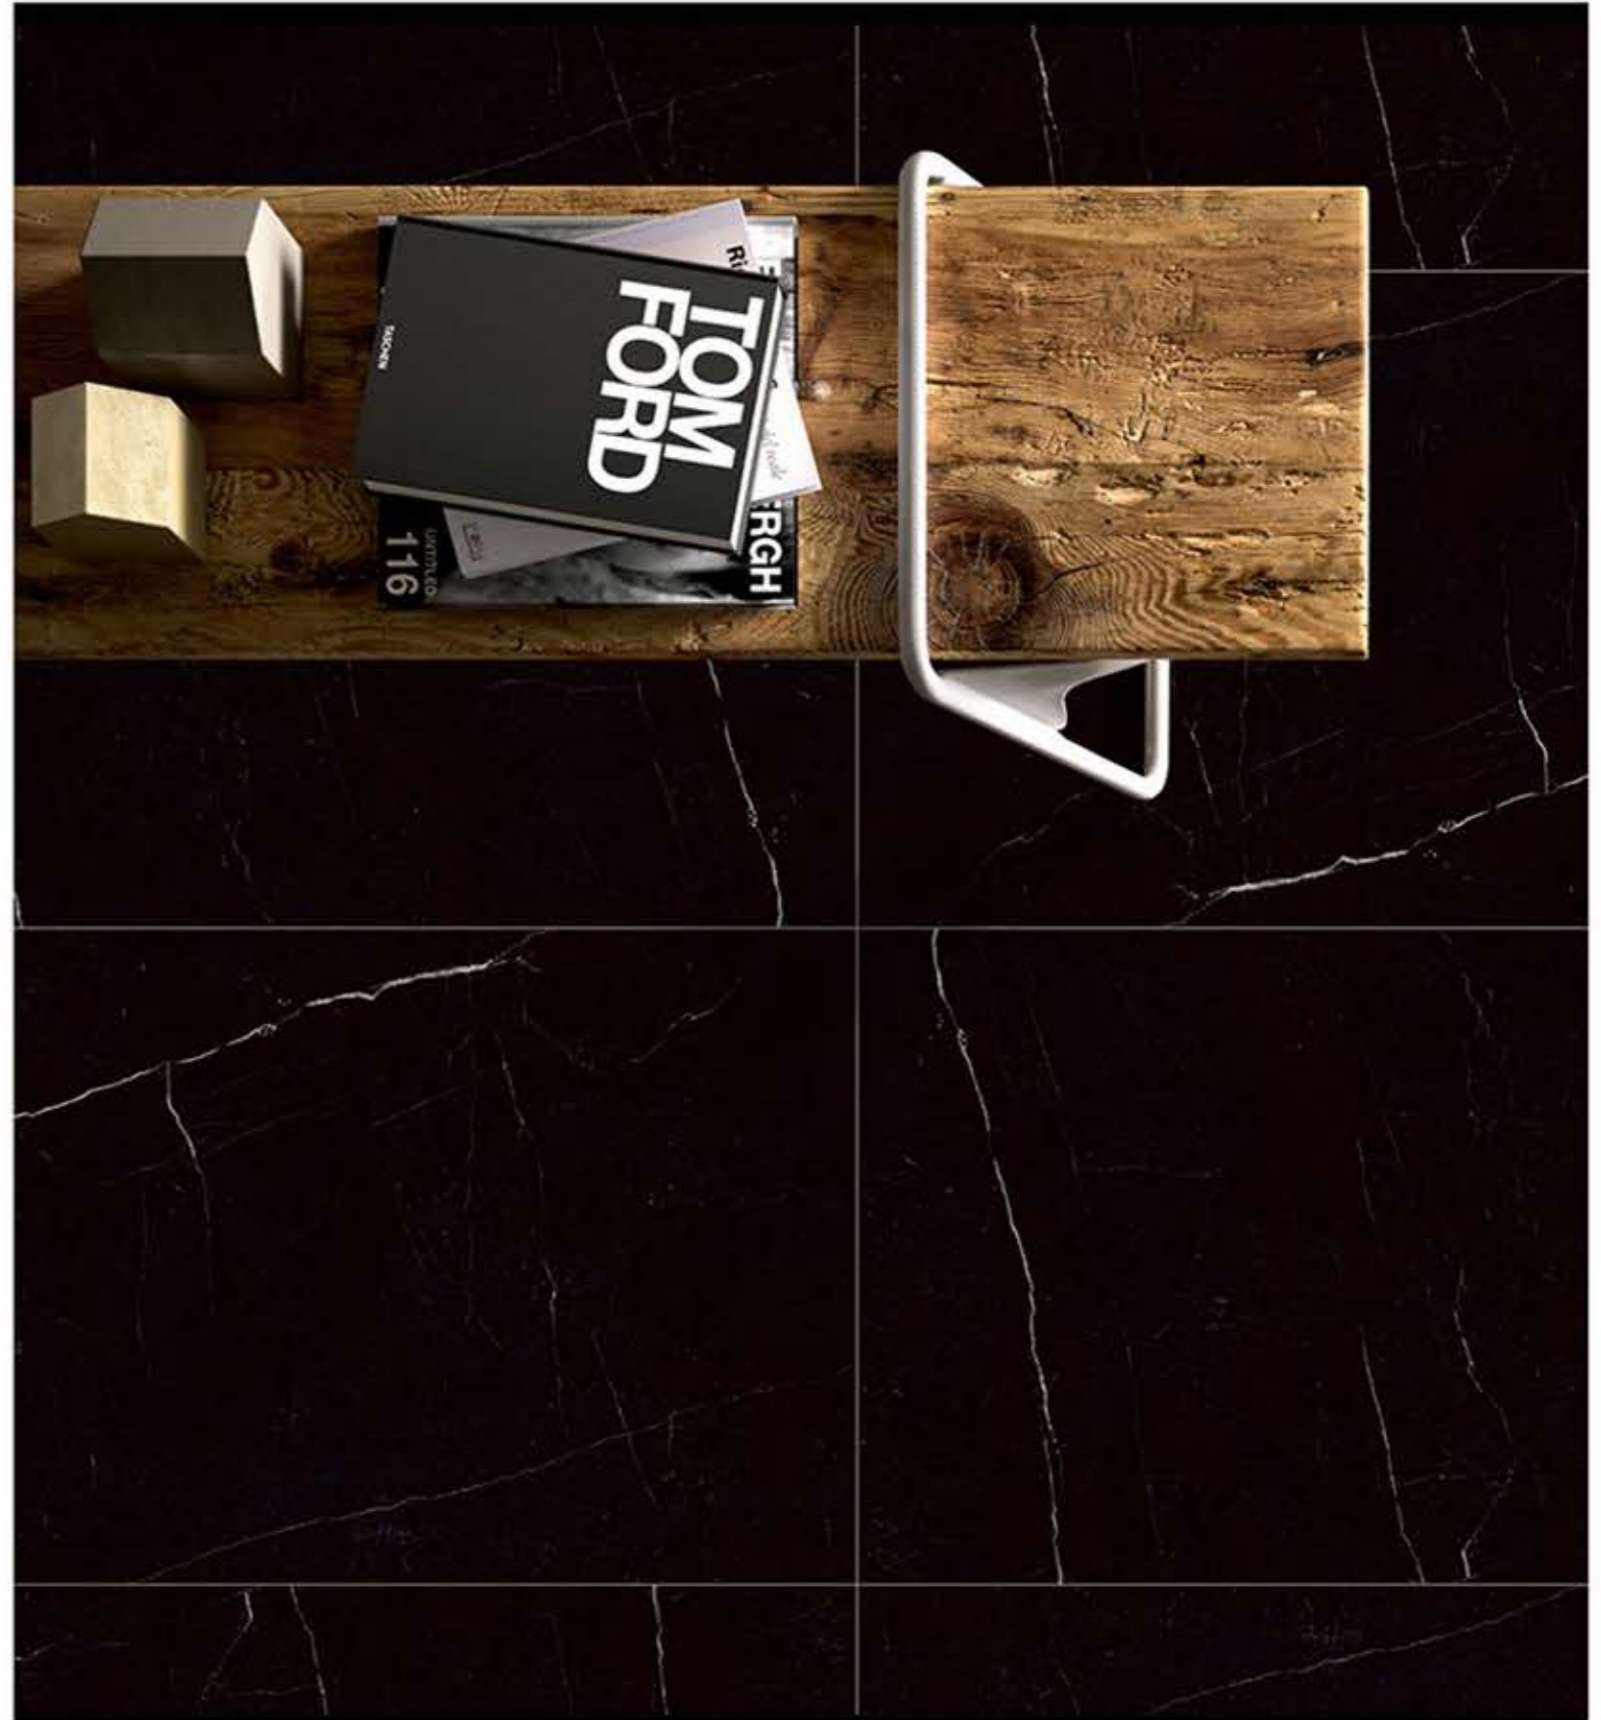

ORIENTAL BLACK

Finish
Highgloss

Size
800X1600

Thickness
9mm

Resistant to staining

Acid Resistant

Thermal shock resistant

Frost resistant

Anti-slip

Easy to install