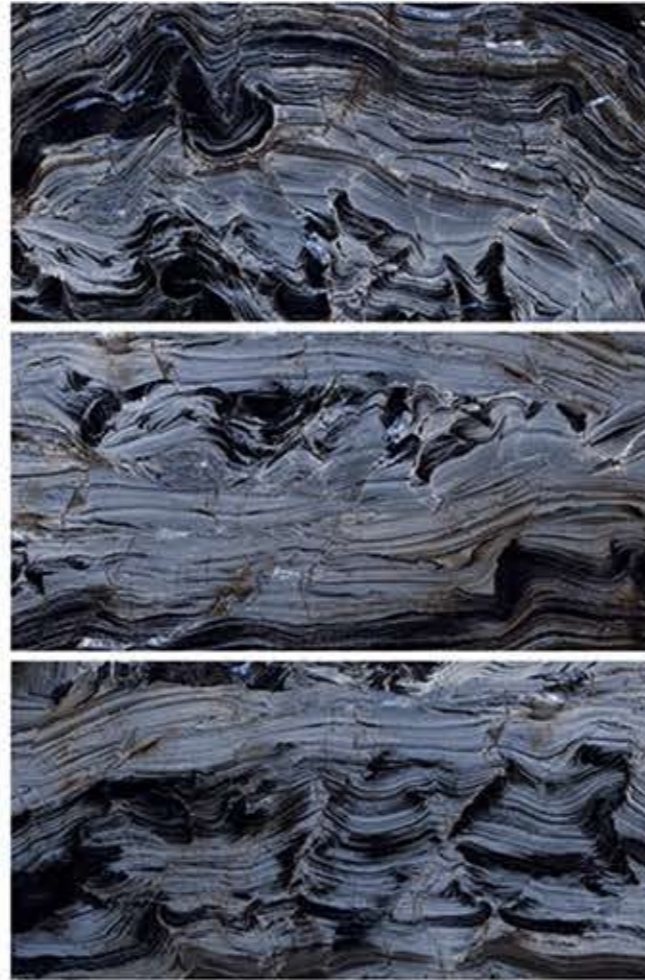

AMAZONITE BEIGE

Finish
Highgloss

Size
800X1600

Thickness
9mm

Resistant to staining

Acid Resistant

Thermal shock resistant

Frost resistant

Anti-slip

Easy to install

AMAZONITE BLUE

Finish
Highgloss

Size
800X1600

Thickness
9mm

Resistant to staining

Acid Resistant

Thermal shock resistant

Frost resistant

Anti-slip

Easy to install

AMAZONITE NATURAL

Finish
Highgloss

Size
800X1600

Thickness
9mm