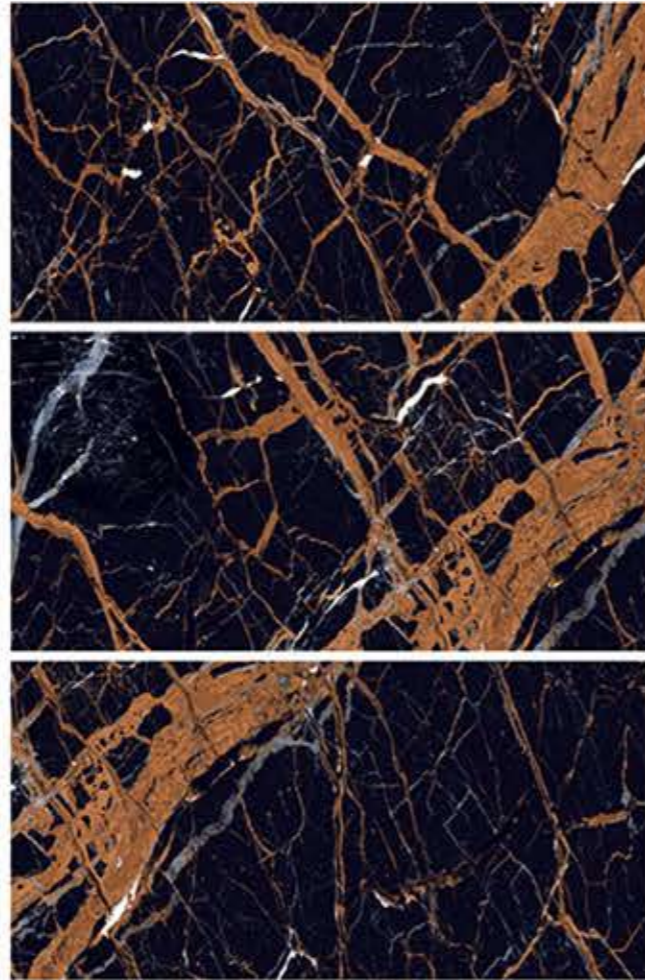

Anti-slip

Easy to install

FLURRY BLUE

Finish
Highgloss

Size
800X1600

Thickness
9mm

Resistant to
staining

Acid
Resistant