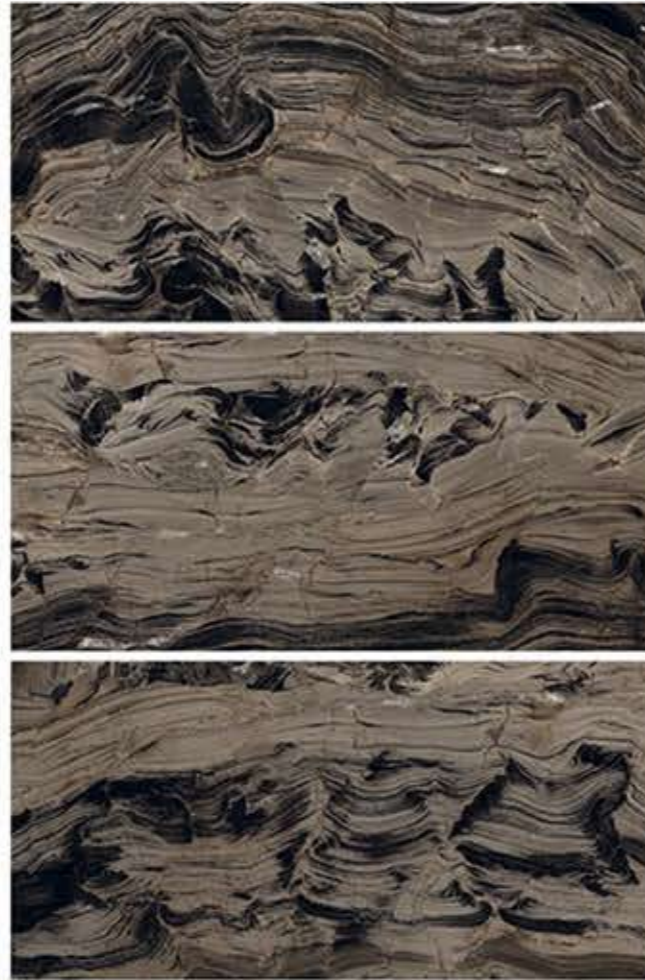

Thermal shock resistant

Frost resistant

Anti-slip

Easy to install

AMAZONITE NATURAL

Finish
Highgloss

Size
800X1600

Thickness
9mm

Resistant to
staining

Acid
Resistant

Thermal shock
resistant

Frost
resistant

Anti-slip

Easy to
install

ANTOLIA BLUE

Finish
Highgloss